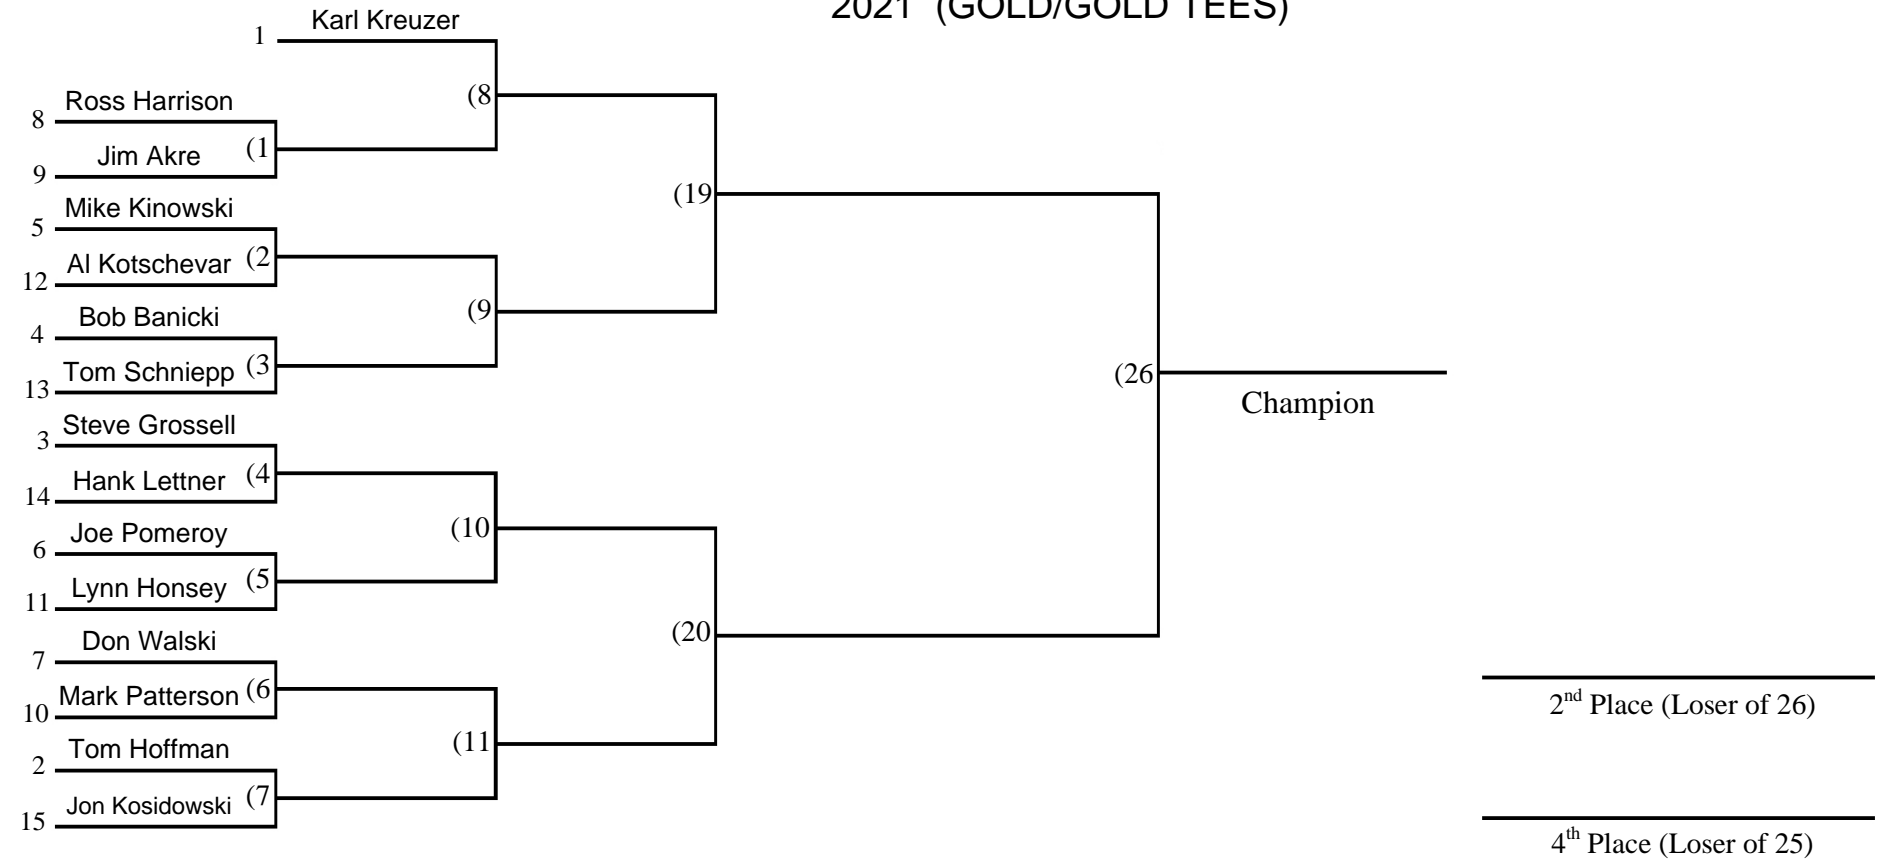

Winner's Bracket

# SENIORS SEASON LONG MATCH PLAY BRACKETS 2021 (GOLD/GOLD TEES)

Consolation Bracket